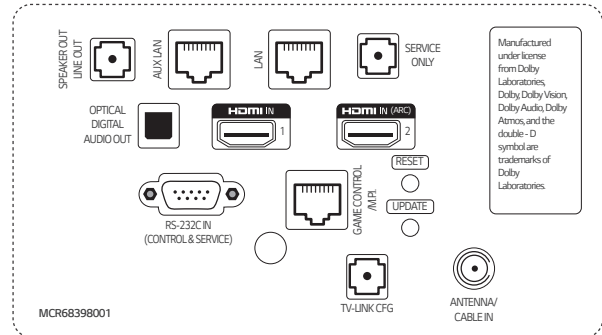

# CONNECTIVITY

75"

Vertical

65" / 55" / 49"

Rear

Side

Side

\* Dimensions and jack panels may differ from the above image. Please contact your LG sales team to verify before ordering.