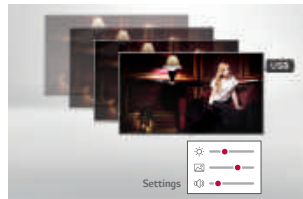

Pro:Centric Smart Hospitality Slim UHD TV with NanoCell Display

US770H SERIES

FEATURE HIGHLIGHTS

Gallery Mode

LG's Gallery Mode can turn the TV into a beautiful artwork display or choice photograph in a guest room or enhance the most elegant hospitality public spaces.

SoftAP

Software-enabled Access Point (SoftAP) is a "virtual" Wi-Fi feature that uses the TV as a wireless hotspot, enabling guests to connect their own devices to the SoftAP.

* Soft AP should be setup in the installation menu after the TV is turned on. Smart Mirroring may not be operated at the same time.

USB Data Cloning

For fast and easy configuration of multiple TVs, create a Master TV Setup on one TV and then export the setup "clone" file to a USB memory device. Use the USB device to easily import the setup to other TVs of the same model.

Multi-code IR

Multi-code IR* function eliminates any remote control signal interference between TVs in rooms with multiple TVs installed.

* Requires optional multi-code IR remote.

Screen Share

Connect a smart phone or a laptop PC to the TV via a wireless connection. The TV will display the device's screen so guests can view and share their content and memories together.

Bluetooth Sound Sync

Bluetooth Sound Sync enables users to listen to music playing on a mobile device* through the TV's speakers via Bluetooth connection.

* Bluetooth Sound Sync supports Android (above v4.4 KitKat) / iOS-based mobile devices.