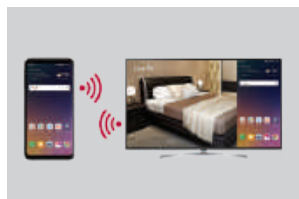

Bluetooth Sound Sync

Bluetooth Sound Sync enables users to listen to music playing on a mobile device* through the TV's speakers via Bluetooth connection.