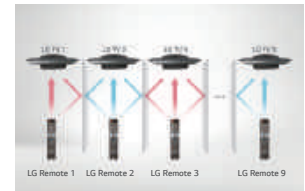

Multi-code IR

Multi-code IR* function eliminates any remote control signal interference between TVs in rooms with multiple TVs installed.

* Requires optional multi-code IR remote.

Screen Share

Connect a smart phone or a laptop PC to the TV via a wireless connection. The TV will display the device's screen so guests can view and share their content and memories together.