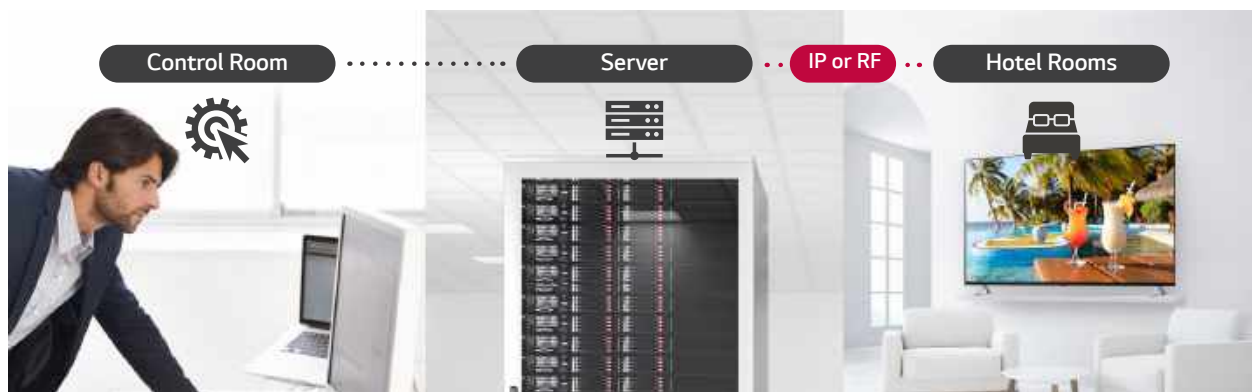

#### Pro:Centric Direct

LG's Pro:Centric Direct application enhances the in-room television experience for hotel guests. Guests can locate and enjoy available TV channels or access a wide range of over-the-top Smart apps, check on the daily weather and review available hotel amenities—all from the comfort of their room. In addition, the application provides the capability for IoT (Internet of Things)-based control of devices\* equipped in next-generation hotel rooms.